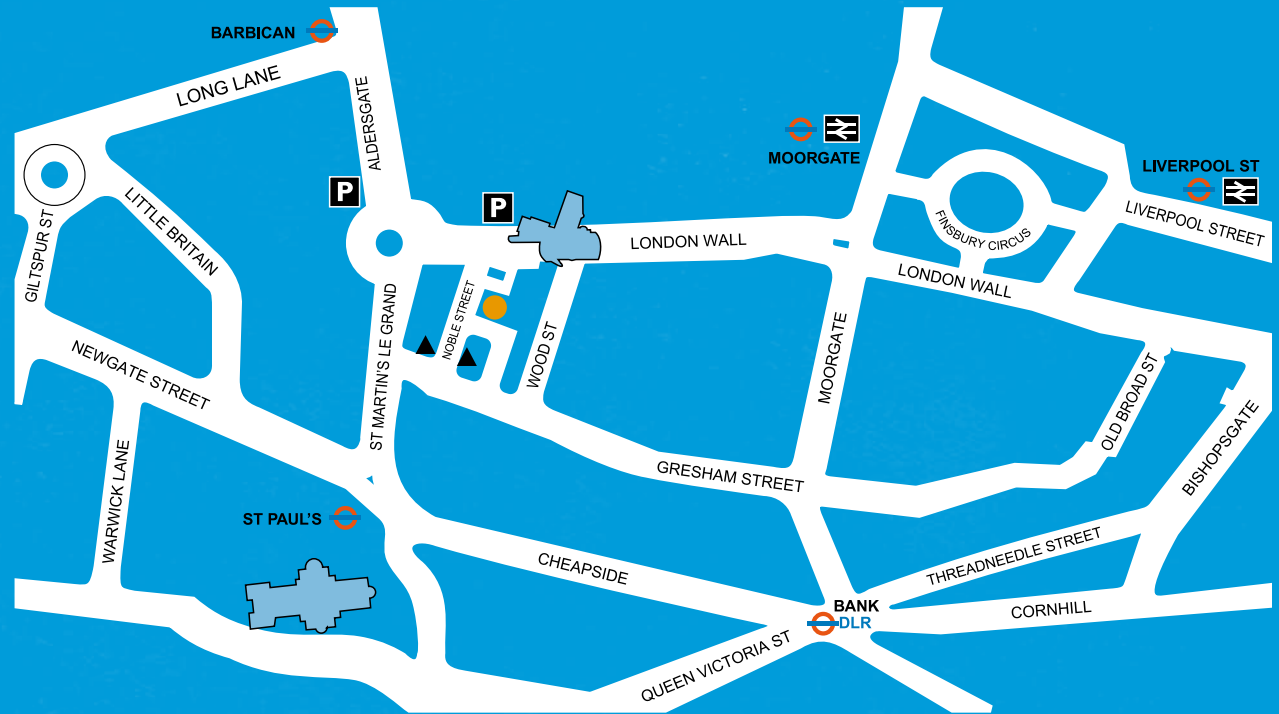

HOW TO GET HERE

RAIL

(National Rail Enquiries: 08457 48 49 50)

All of London's mainline rail stations are directly accessible from the Underground lines and bus routes. In addition, rail facilities at Moorgate, Liverpool Street, Cannon Street and City Thameslink are within ten minutes' walking distance.

BUSES

Numerous bus routes are available on London Wall and nearby Cheapside, serving all destinations in the City and the West End. In particular, a Red Arrow bus service, which stops on London Wall, serves Liverpool Street and Waterloo.

LONDON UNDERGROUND

3 Noble Street is situated within ten minutes' walk of four London Underground stations: Bank, St. Pauls, Moorgate and Mansion House.

CARS

There are two covered car parks within walking distance of the office. One is located at Aldersgate and the other at London Wall.

Alternatively www.rac.co.uk and www.theaa.co.uk both offer a route planner service, providing comprehensive directions, roadworks and estimated travel time. A map of your route is also available.

Arriving from the Continent on Eurostar/Le Shuttle, Noble Street City office is a 10 minute taxi ride from Waterloo Station.